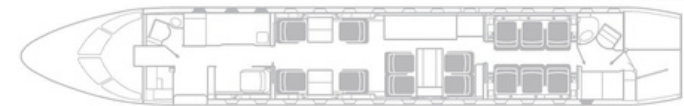

EXPERIENCE THE FINEST IN PRIVATE AVIATION

BOMBARDIER GLOBAL 6000

CHARTER CONTACT DETAILS:

24/7 Line: +386 1 5609 704

E-mail: sales@elitavia.com

Year of Manufacture 2017

Seating Configuration

Cockpit	2
Jumpseat	YES
Cabin	13
Bed capacity/persons	5/7
Lavatory	2

Aircraft Specifications

Max range	6.000nm (11.112km)
Max cargo weight	454kg (1.000lbs)
Max cargo volume	5.5cb m (195cb ft)
Cargo door dimensions	109cm x 84cm
Cabin width	2.5m (8ft 2in)
Cabin height	1.9m (6ft 3in)
Cabin length	14.7m (48ft 4in)

Galley Equipment & Catering

- ☐ Microwave/High-temperature oven
- ☐ Espresso maker
- ☐ Ice drawer

Premium inflight dining to your taste

Connectivity & Entertainment

Wi-Fi on board (KA-BAND & Swiftbroadband)	YES
WLAN	YES
SATCOM (Iridium)	2
Blu-ray digital media player	YES
USB port/HDMI jack panel/media streamer	YES
Airshow System	YES
PAX monitors	2

Expect Extraordinary at www.elitavia.com