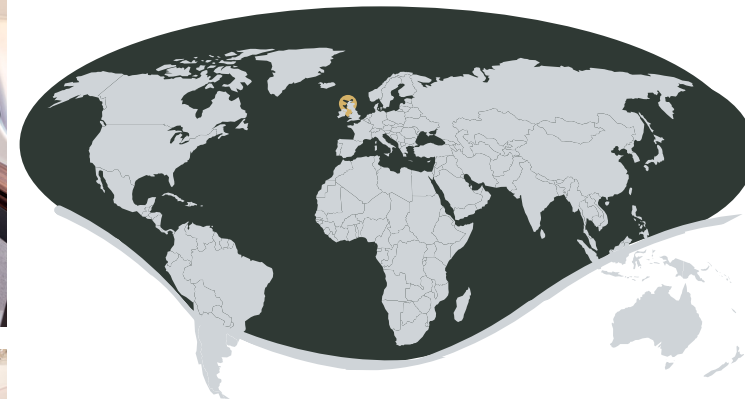

EXPERIENCE THE FINEST IN PRIVATE AVIATION

BOMBARDIER GLOBAL 6000

CHARTER CONTACT DETAILS:

24/7 Line: +386 1 5609 704

E-mail: sales@elitavia.com

Year of Manufacture 2017

Seating Configuration

Cockpit	2
Jumpseat	YES
Cabin	13
Bed capacity/persons	5/7
Lavatory	2

Aircraft Specifications

Max range	6.000nm (11.112km)
Max cargo weight	454kg (1.000lbs)
Max cargo volume	5.5cb m (195cb ft)
Cargo door dimensions	109cm x 84cm
Cabin width	2.5m (8ft 2in)
Cabin height	1.9m (6ft 3in)
Cabin length	14.7m (48ft 4in)

Galley Equipment & Catering

- ☐ Microwave/High-temperature oven
- ☐ Espresso maker
- ☐ Ice drawer

Premium inflight dining to your taste

Connectivity & Entertainment

Wi-Fi on board (KA-BAND & Swiftbroadband)	YES
WLAN	YES
SATCOM (Iridium)	2
Blu-ray digital media player	YES
USB port/HDMI jack panel/media streamer	YES
Airshow System	YES
PAX monitors	2

Expect Extraordinary at www.elitavia.com