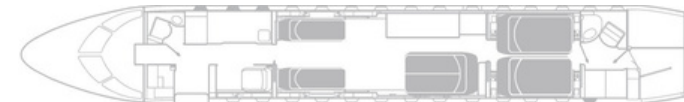

EXPERIENCE THE FINEST IN PRIVATE AVIATION

BOMBARDIER GLOBAL 6000

CHARTER CONTACT DETAILS:

24/7 Line: +386 1 5609 704

E-mail: sales@elitavia.com

Year of Manufacture 2017

Seating Configuration

Cockpit	2
Jumpseat	YES
Cabin	13
Bed capacity/persons	5/7
Lavatory	2

Aircraft Specifications

Max range	6.000nm (11.112km)
Max cargo weight	454kg (1.000lbs)
Max cargo volume	5.5cb m (195cb ft)
Cargo door dimensions	109cm x 84cm
Cabin width	2.5m (8ft 2in)
Cabin height	1.9m (6ft 3in)
Cabin length	14.7m (48ft 4in)

Galley Equipment & Catering

- ☐ Microwave/High-temperature oven
- ☐ Espresso maker
- ☐ Ice drawer

Premium inflight dining to your taste

Connectivity & Entertainment

Wi-Fi on board (KA-BAND & Swiftbroadband)	YES
WLAN	YES
SATCOM (Iridium)	2
Blu-ray digital media player	YES
USB port/HDMI jack panel/media streamer	YES
Airshow System	YES
PAX monitors	2

Expect Extraordinary at www.elitavia.com