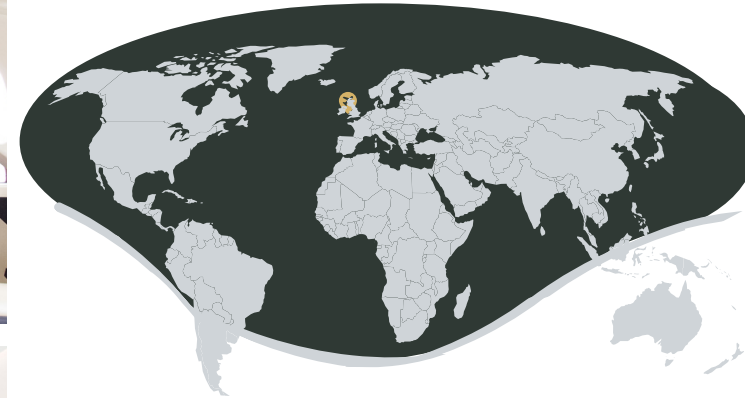

EXPERIENCE THE FINEST IN PRIVATE AVIATION

BOMBARDIER GLOBAL 6000

CHARTER CONTACT DETAILS:

24/7 Line: +386 1 5609 704

E-mail: sales@elitavia.com

	Year of Manufacture	2015

	Seating Configuration	

Cockpit	2
Jumpseat	YES
Cabin	13
Bed capacity/persons	5/7
Lavatory	2

	Aircraft Specifications	

Max range	6.000nm (11.112km)
Max cargo weight	454kg (1.000lbs)
Max cargo volume	5.5cb m (195cb ft)
Cargo door dimensions	109cm x 84cm
Cabin width	2.5m (8ft 2in)
Cabin height	1.9m (6ft 3in)
Cabin length	14.7m (48ft 4in)

	Galley Equipment & Catering	

- ☐ Microwave/High-temperature oven
- ☐ Espresso maker
- ☐ Ice drawer

Premium inflight dining to your taste

	Connectivity & Entertainment	

Wi-Fi on board (Swiftbroadband)	YES
WLAN	YES
SATCOM (Iridium)	2
Blu-ray digital media player	YES
USB port/HDMI jack panel/media streamer	YES
Airshow system	YES
PAX monitors	2

Expect Extraordinary at www.elitavia.com