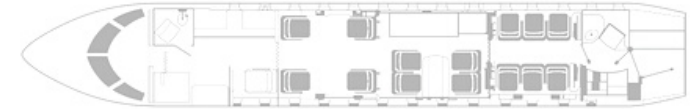

EXPERIENCE THE FINEST IN PRIVATE AVIATION

BOMBARDIER GLOBAL 6000

CHARTER CONTACT DETAILS:

24/7 Line: +386 1 5609 704

E-mail: sales@elitavia.com

	Year of Manufacture	2015

	Seating Configuration	

Cockpit	2
Jumpseat	YES
Cabin	13
Bed capacity/persons	5/7
Lavatory	2

	Aircraft Specifications	

Max range	6.000nm (11.112km)
Max cargo weight	454kg (1.000lbs)
Max cargo volume	5.5cb m (195cb ft)
Cargo door dimensions	109cm x 84cm
Cabin width	2.5m (8ft 2in)
Cabin height	1.9m (6ft 3in)
Cabin length	14.7m (48ft 4in)

	Galley Equipment & Catering	

- ☐ Microwave/High-temperature oven
- ☐ Espresso maker
- ☐ Ice drawer

Premium inflight dining to your taste

	Connectivity & Entertainment	

Wi-Fi on board (Swiftbroadband)	YES
WLAN	YES
SATCOM (Iridium)	2
Blu-ray digital media player	YES
USB port/HDMI jack panel/media streamer	YES
Airshow system	YES
PAX monitors	2

Expect Extraordinary at www.elitavia.com