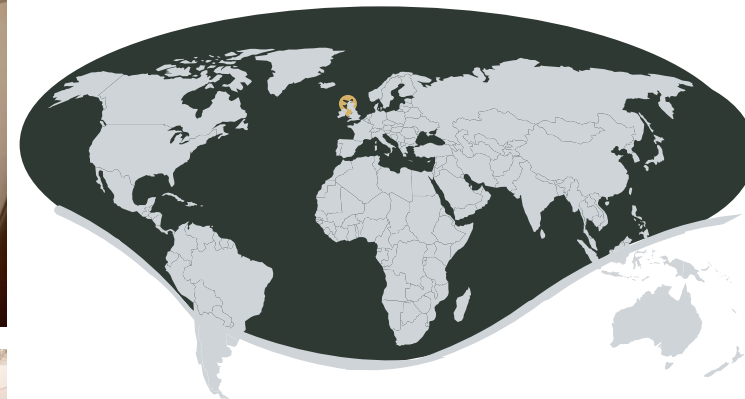

EXPERIENCE THE FINEST IN PRIVATE AVIATION

BOMBARDIER GLOBAL 6000

CHARTER CONTACT DETAILS:

24/7 Line: +386 1 5609 704

E-mail: sales@elitavia.com

Year of Manufacture 2015

Seating Configuration

Cockpit	2
Jumpseat	YES
Cabin	14
Bed capacity/persons	5/7
Lavatory	2

Aircraft Specifications

Max range	6.000nm (11.112km)
Max cargo weight	454kg (1.000lbs)
Max cargo volume	5.5cb m (195cb ft)
Cargo door dimensions	109cm x 84cm
Cabin width	2.5m (8ft 2in)
Cabin height	1.9m (6ft 3in)
Cabin length	14.7m (48ft 4in)

Galley Equipment & Catering

- ☐ Microwave/High-temperature oven
- ☐ Espresso maker
- ☐ Ice drawer

Premium inflight dining to your taste

Connectivity & Entertainment

Wi-Fi on board (KU-BAND & Swiftbroadband)	YES
WLAN	YES
SATCOM (Iridium)	2
Blu-ray digital media player	2
iPod docking station/HDMI ports/media streamer	YES
Airshow system	YES
PAX monitors	2

Expect Extraordinary at www.elitavia.com