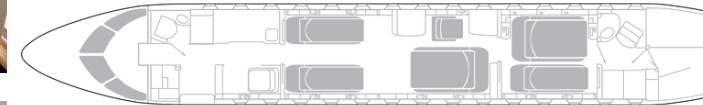

EXPERIENCE THE FINEST IN PRIVATE AVIATION

BOMBARDIER GLOBAL 6000

CHARTER CONTACT DETAILS:

24/7 Line: +386 1 5609 704

E-mail: sales@elitavia.com

Year of Manufacture 2015

Seating Configuration

Cockpit	2
Jumpseat	YES
Cabin	14
Bed capacity/persons	5/7
Lavatory	2

Aircraft Specifications

Max range	6.000nm (11.112km)
Max cargo weight	454kg (1.000lbs)
Max cargo volume	5.5cb m (195cb ft)
Cargo door dimensions	109cm x 84cm
Cabin width	2.5m (8ft 2in)
Cabin height	1.9m (6ft 3in)
Cabin length	14.7m (48ft 4in)

Galley Equipment & Catering

- ☐ Microwave/High-temperature oven
- ☐ Espresso maker
- ☐ Ice drawer

Premium inflight dining to your taste

Connectivity & Entertainment

Wi-Fi on board (KU-BAND & Swiftbroadband)	YES
WLAN	YES
SATCOM (Iridium)	2
Blu-ray digital media player	2
iPod docking station/HDMI ports/media streamer	YES
Airshow system	YES
PAX monitors	2

Expect Extraordinary at www.elitavia.com