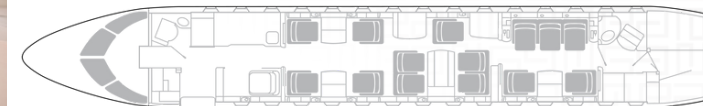

EXPERIENCE THE FINEST IN PRIVATE AVIATION

BOMBARDIER GLOBAL 6000

CHARTER CONTACT DETAILS:

24/7 Line: +386 1 5609 704

E-mail: sales@elitavia.com

Year of Manufacture 2015

Seating Configuration

Cockpit	2
Jumpseat	YES
Cabin	14
Bed capacity/persons	5/7
Lavatory	2

Aircraft Specifications

Max range	6.000nm (11.112km)
Max cargo weight	454kg (1.000lbs)
Max cargo volume	5.5cb m (195cb ft)
Cargo door dimensions	109cm x 84cm
Cabin width	2.5m (8ft 2in)
Cabin height	1.9m (6ft 3in)
Cabin length	14.7m (48ft 4in)

Galley Equipment & Catering

- ☐ Microwave/High-temperature oven
- ☐ Espresso maker
- ☐ Ice drawer

Premium inflight dining to your taste

Connectivity & Entertainment

Wi-Fi on board (KU-BAND & Swiftbroadband)	YES
WLAN	YES
SATCOM (Iridium)	2
Blu-ray digital media player	2
iPod docking station/HDMI ports/media streamer	YES
Airshow system	YES
PAX monitors	2

Expect Extraordinary at www.elitavia.com