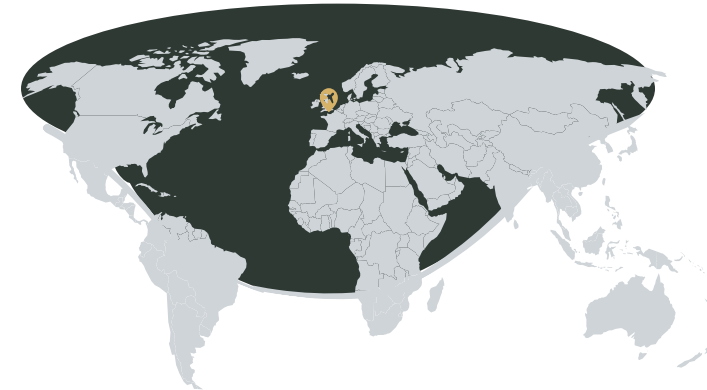

EXPERIENCE THE FINEST IN PRIVATE AVIATION

GULFSTREAM G450

CHARTER CONTACT DETAILS:

24/7 Line: +386 1 5609 704

E-mail: sales@elitavia.com

Year of Manufacture 2013

Seating Configuration

Cockpit	2
Jumpseat	YES
Cabin	13
Bed capacity	5
Lavatory	2

Aircraft Specifications

Max Range	4.350nm (8.056km)
Max cargo weight	427kg (950lbs)
Max cargo volume	4.8cb m (169cb ft)
Cargo door dimensions	101cm x 152cm
Cabin width	2.2m (7ft 4in)
Cabin height	1.89m (6ft 2in)
Cabin length	12.3m (40ft 4in)

Galley Equipment & Catering

☒ Coffee Maker	☒ Espresso Machine
☒ Hi-temp oven	☒ Cold Storage
☒ Microwave	

Premium inflight dining to your taste

Connectivity & Entertainment

Wi-Fi on board (Swiftbroadband)	YES
SATCOM (Iridium)	YES
Blu-ray/DVD/CD Player	2
Cabin View Information System	YES
PAX monitors	3

Expect Extraordinary at www.elitavia.com