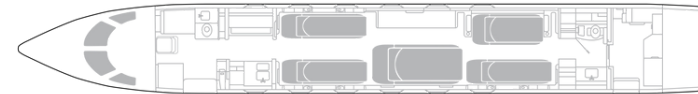

EXPERIENCE THE FINEST IN PRIVATE AVIATION

GULFSTREAM G450

CHARTER CONTACT DETAILS:

24/7 Line: +386 1 5609 704

E-mail: sales@elitavia.com

Year of Manufacture 2013

Seating Configuration

Cockpit	2
Jumpseat	YES
Cabin	13
Bed capacity	5
Lavatory	2

Aircraft Specifications

Max Range	4.350nm (8.056km)
Max cargo weight	427kg (950lbs)
Max cargo volume	4.8cb m (169cb ft)
Cargo door dimensions	101cm x 152cm
Cabin width	2.2m (7ft 4in)
Cabin height	1.89m (6ft 2in)
Cabin length	12.3m (40ft 4in)

Galley Equipment & Catering

☒ Coffee Maker	☒ Espresso Machine
☒ Hi-temp oven	☒ Cold Storage
☒ Microwave	

Premium inflight dining to your taste

Connectivity & Entertainment

Wi-Fi on board (Swiftbroadband)	YES
SATCOM (Iridium)	YES
Blu-ray/DVD/CD Player	2
Cabin View Information System	YES
PAX monitors	3

Expect Extraordinary at www.elitavia.com