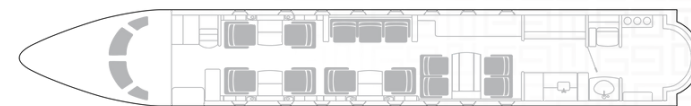

EXPERIENCE THE FINEST IN PRIVATE AVIATION

GULFSTREAM G450

CHARTER CONTACT DETAILS:

24/7 Line: +386 1 5609 704

E-mail: sales@elitavia.com

Year of Manufacture 2005

Refurbishment 2021

Seating Configuration

Cockpit 2

Jumpseat YES

Cabin 13

Bed capacity 6

Lavatory 2

Aircraft Specifications

Max Range 4.350nm (8.056km)

Max cargo weight 427kg (950lbs)

Max cargo volume 4.8cb m (169cb ft)

Cargo door dimensions 102cm x 90cm

Cabin width 2.2m (7ft 3in)

Cabin height 1.88m (6ft 2in)

Cabin length 12.3m (40ft 4in)

Galley Equipment & Catering

☐ Espresso Machine

☐ Hi-temp oven

☐ Microwave

Premium inflight dining to your taste

Connectivity & Entertainment

Wi-Fi on board (KA-Band) YES

Satcom (Iridium) YES

CD/DVD Player YES

Airshow 4000 System YES

PAX monitors 2

Expect Extraordinary at www.elitavia.com