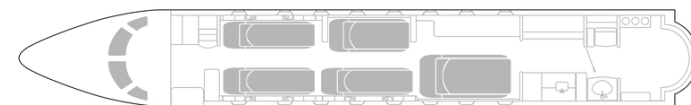

EXPERIENCE THE FINEST IN PRIVATE AVIATION

GULFSTREAM G450

CHARTER CONTACT DETAILS:

24/7 Line: +386 1 5609 704

E-mail: sales@elitavia.com

Year of Manufacture 2005

Refurbishment 2021

Seating Configuration

Cockpit 2

Jumpseat YES

Cabin 13

Bed capacity 6

Lavatory 2

Aircraft Specifications

Max Range 4.350nm (8.056km)

Max cargo weight 427kg (950lbs)

Max cargo volume 4.8cb m (169cb ft)

Cargo door dimensions 102cm x 90cm

Cabin width 2.2m (7ft 3in)

Cabin height 1.88m (6ft 2in)

Cabin length 12.3m (40ft 4in)

Galley Equipment & Catering

☐ Espresso Machine

☐ Hi-temp oven

☐ Microwave

Premium inflight dining to your taste

Connectivity & Entertainment

Wi-Fi on board (KA-Band) YES

Satcom (Iridium) YES

CD/DVD Player YES

Airshow 4000 System YES

PAX monitors 2

Expect Extraordinary at www.elitavia.com